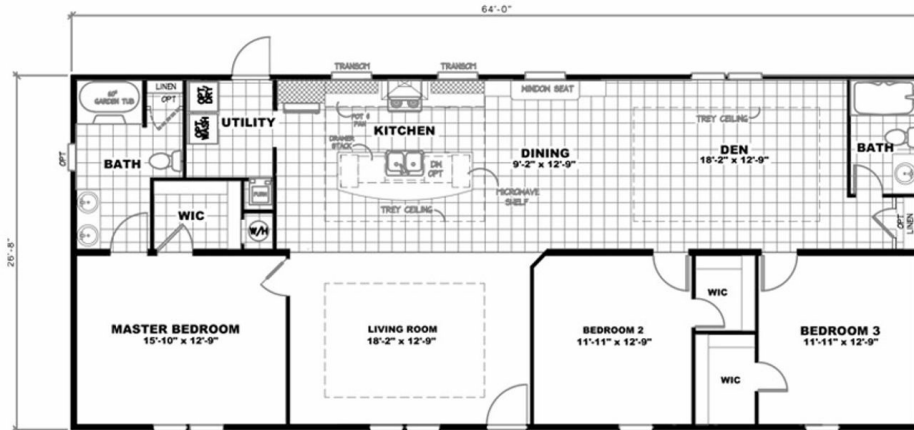

5584 64X28 SWEET CAROLINE 2

5584 64X28 SWEET CAROLINE 2 Model number: 58SCS28643AH20

3 beds • 2 baths • 1792 sq.ft. • 28' width • 64' depth

Our home building facilities invest in continuous product and process improvements. Plans, dimensions, features, materials, specifications and availability are subject to change without notice or obligation. Renderings and floor plans are representative likenesses of our homes and may differ from the actual homes. We invite you to tour a Home Center near you and inspect the highest value in quality housing available or call (864) 585-2453 to speak with a Home Consultant. Copyright 2017, CMH. All rights reserved.