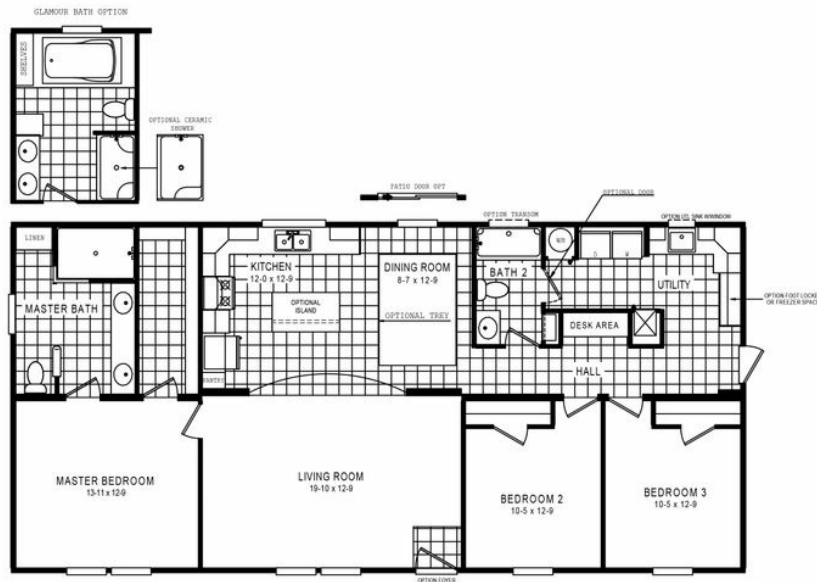

BEAUFORT

BEAUFORT Model number: 57ROC28563AH18

3 beds • 2 baths • 1568 sq.ft. • 28' width • 56' depth

Our home building facilities invest in continuous product and process improvements. Plans, dimensions, features, materials, specifications and availability are subject to change without notice or obligation. Renderings and floor plans are representative likenesses of our homes and may differ from the actual homes. We invite you to tour a Home Center near you and inspect the highest value in quality housing available or call (864) 585-2453 to speak with a Home Consultant. Copyright 2017, CMH. All rights reserved.

BEAUFORT

Model number: 57ROC28563AH18

3 beds • 2 baths • 1568 sq.ft. • 28' width • 56' depth

Our home building facilities invest in continuous product and process improvements. Plans, dimensions, features, materials, specifications and availability are subject to change without notice or obligation. Renderings and floor plans are representative likenesses of our homes and may differ from the actual homes. We invite you to tour a Home Center near you and inspect the highest value in quality housing available or call (864) 585-2453 to speak with a Home Consultant. Copyright 2017, CMH. All rights reserved.