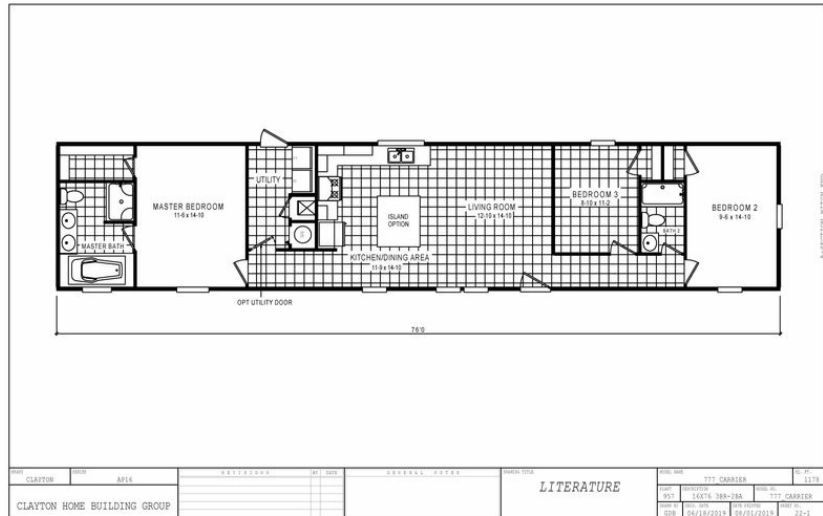

777 "COOL BREEZE" 7616

777 "COOL BREEZE" 7616 Model number: 57CBZ16763AH20

3 beds • 2 baths • 1216 sq.ft. • 16' width • 76' depth

Our home building facilities invest in continuous product and process improvements. Plans, dimensions, features, materials, specifications and availability are subject to change without notice or obligation. Renderings and floor plans are representative likenesses of our homes and may differ from the actual homes. We invite you to tour a Home Center near you and inspect the highest value in quality housing available or call (864) 585-2453 to speak with a Home Consultant. Copyright 2017, CMH. All rights reserved.

<https://www.oakwoodhomesofspartanburg.com>

OAKWOOD HOMES- SPARTANBURG

1420 ASHEVILLE HWY
SPARTANBURG, SC 29303

Monday - Thursday: 9am to 6pm
Friday: 9am to 6pm
Saturday: 9am to 5pm
Sunday: Closed

(864) 585-2453